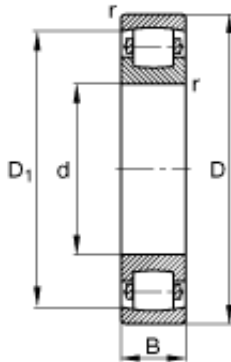

## 80 mm x 170 mm x 39 mm FAG 20316-MB Spherical Roller Bearings

Bearing No. 20316-MB

Size	80x170x39 mm
Bore Diameter	80 mm
Outer Diameter	170 mm
Width	39 mm
d	80 mm
D	170 mm
B	39 mm
$D_1$	147,5 mm
$D_{a \max}$	158 mm
$d_{a \min}$	92 mm
$r_{a \max}$	2,1 mm
$r_{\min}$	2,1 mm
m	4,58 kg / Weight
$C_r$	245000 N / Dynamic load rating (radial)
$C_{0r}$	285000 N / Static load rating (radial)
$n_G$	3950 1/min / Limiting speed
$C_{ur}$	25500 N / Fatigue limit load, radial

20316-MB Bearing 2D drawings and 3D CAD models