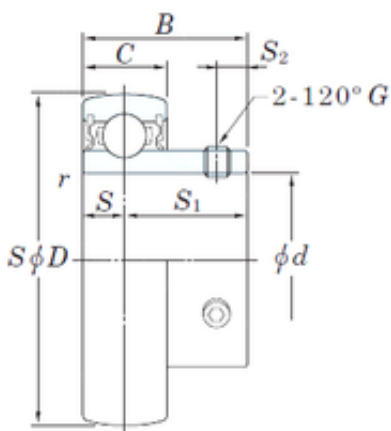

## SKF Koyo NTN Snr NSK Sb Series Bearing Sb201 Sb202 Sb203 Sb204 Sb205 Sb206 Sb207 Sb208 Sb209 Sb210 Spherical Insert Ball Bearing

Bearing No. Sb201

Size	12x40x22 mm
Bore Diameter	12 mm
Outer Diameter	40 mm
Width	22 mm
d	12 mm
D	40 mm
B	22 mm
C	12 mm
S1	16 mm
r min.	0,6 mm
S	6 mm
S2	4 mm
Thread (G)	M5 × 0,5
Weight	0,1 Kg
Basic dynamic load rating (C)	9,55 kN
Basic static load rating (C0)	4,8 kN

Sb201 Bearing 2D drawings and 3D CAD models